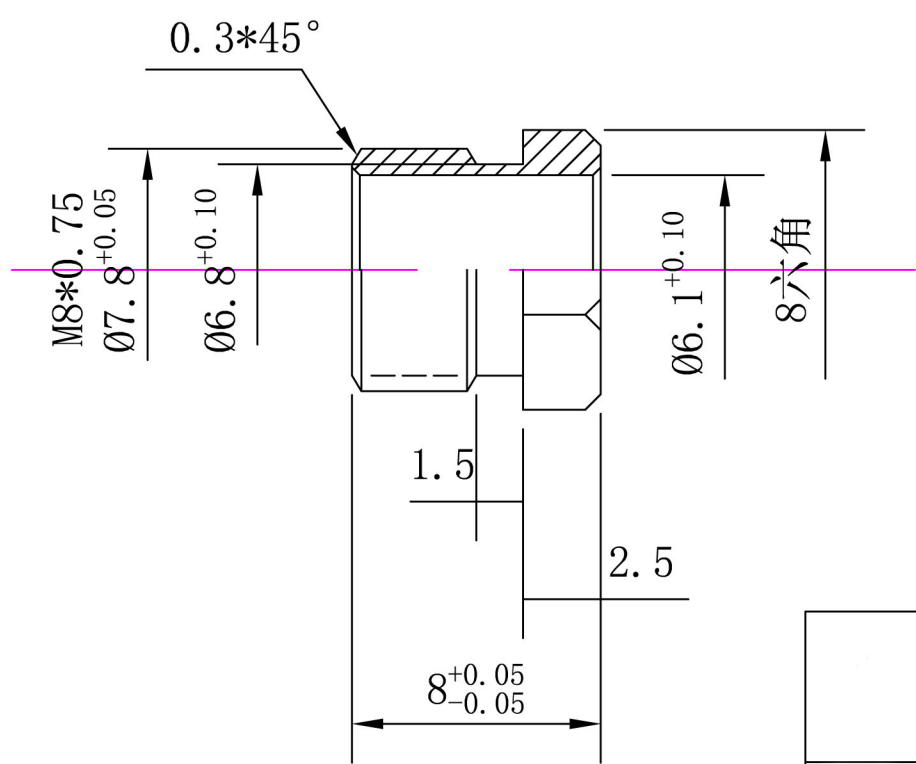

铣四槽深3.5mm

 Show Me CABLES an INFINIT® brand		
Title:	FME Female Crimp Connector-LMR-240	
	FME	
Part NO:	236	